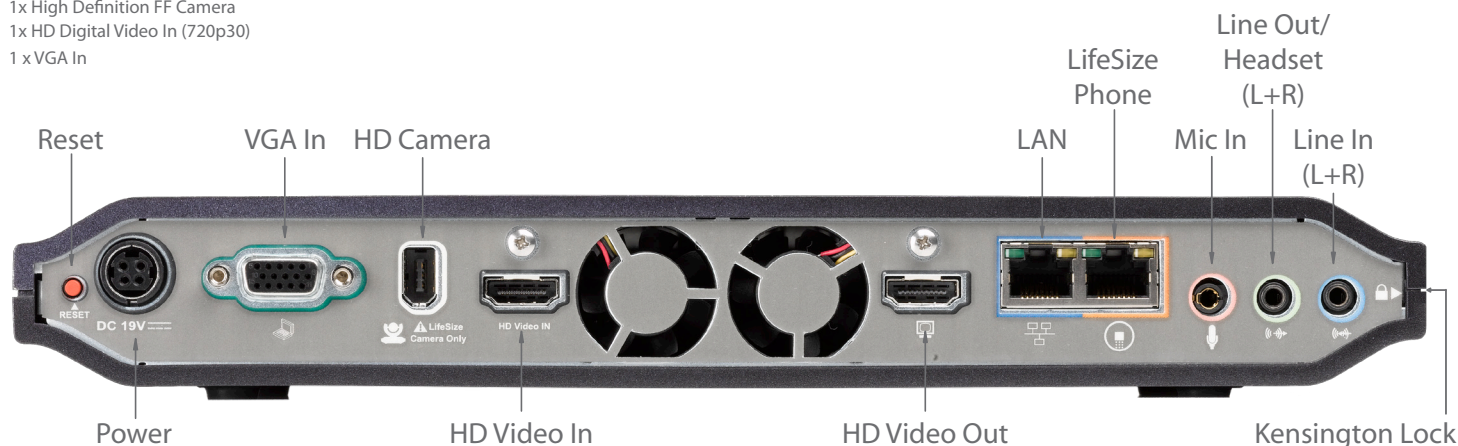

Directory and Address Book

Up to 1000 local directory entries
Save, Lock, Remove Redial List features
Missed call notification
Auto-Discovery directory lookup (patent pending)
LDAP support/H.350 compliant
Meetings Directory support
Hierarchical address book

System Management

Out of box setup via web interface and web
management tool
SNMP
Backup and Restore capability
JPEG Snapshots through web interface

Optional

LifeSize Phone for enhanced audio integration
Note: LifeSize Phone and LifeSize MicPod are mutually
exclusive
LifeSize Networker for ISDN connectivity

Power

AC Voltage 100-240V, 50-60 Hz, 2.5 A

Environmental Data

Operating temperature: 0°C (32°F) to 40°C (104°F)
Operating humidity: 15% to 85%, non-condensing
Storage temperature: -20°C (-4°F) to 60°C (140°F)
Storage humidity: 10% to 90% non-condensing

Codec Dimensions

Width: 288mm (11.34")
Depth: 187.5mm (7.38")
Height: 41.3mm (1.63")
Weight: 1.29Kg (2.84 lbs)

Regulatory Model Number
Model: LFZ-006

For additional information:
www.lifesize.com/support

Information contained in this document is preliminary and subject to change without notice. LifeSize is a registered trademark or trademark of LifeSize Communications in the U.S. and other countries. Copyright 2008. All rights reserved. October 2008.

Corporate Headquarters:
901 S. Mopac Expressway
Building 3, Suite 300
Austin, Texas 78746 USA

Phone: +1 512 347 9300
Fax: +1 512 347 9301
Email: info@lifesize.com
www.lifesize.com

EMEA:
LifeSize Communications
Toll-Free Europe
008000 999 09 799

APAC:
LifeSize Communications
Hong Kong
Phone: +852 8239 3695